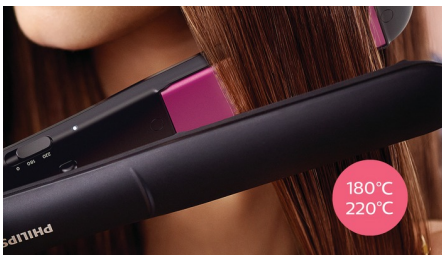

Temperature range

Temperature range up to 220°C to secure long-lasting result while minimizing risk of hair damage.