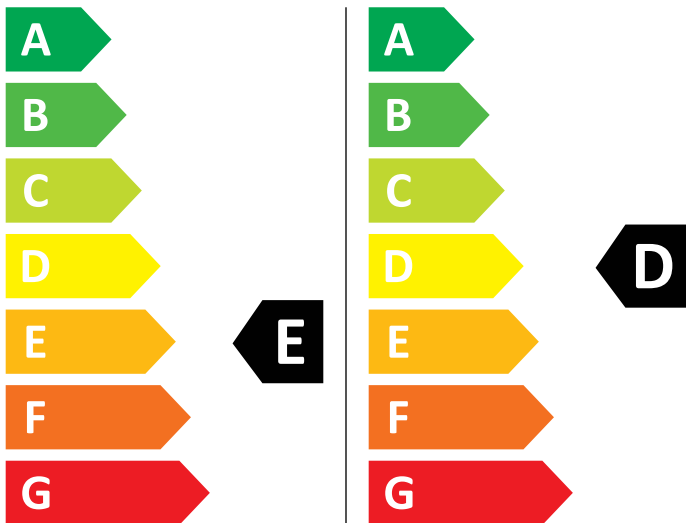

ENERG

AEG

L7WEC842BI 914606402

💧 266 kWh/100

💧 73 kWh/100

4,0 kg

8,0 kg

60 L