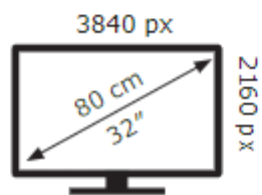

ENERG 

LG Electronics

32UN880P

33 kWh/1000h

ABCDEF**G**

56 kWh/1000h

2019/2013