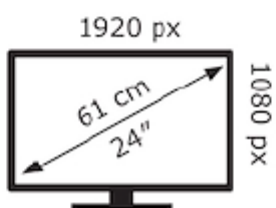

ENERG

acer

KG241Y P3

17 kWh/1000h

ABCDEF**G**

20 kWh/1000h

2019/2013