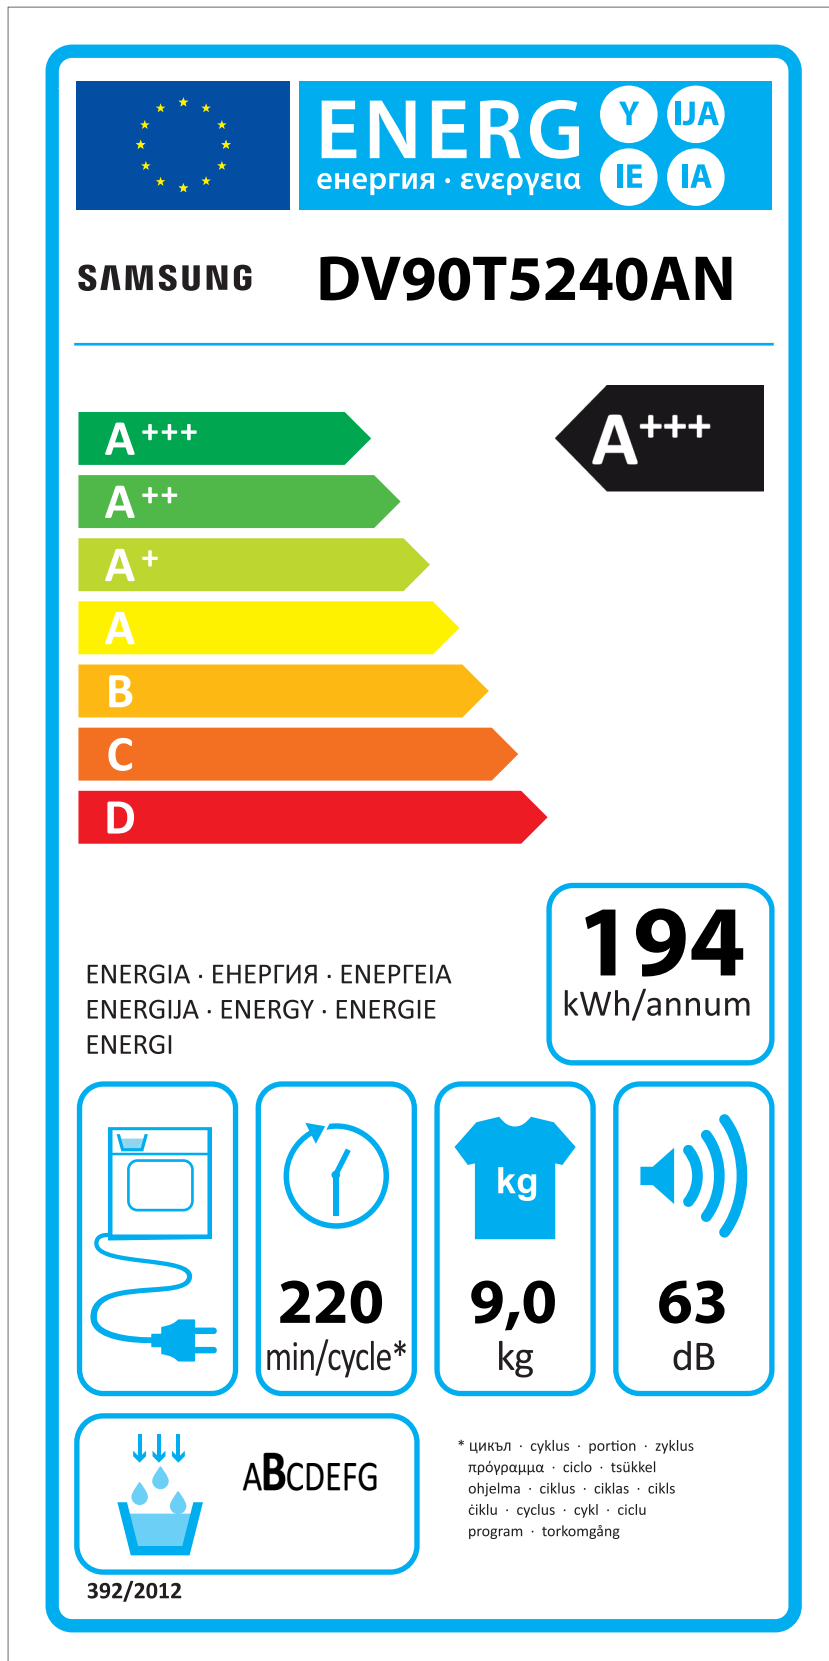

ERP LABEL ENERGY (DRYER CONDENSER TYPE)

CODE : DC68-03225C
Size : 110 x 220 (mm)
Material : ART