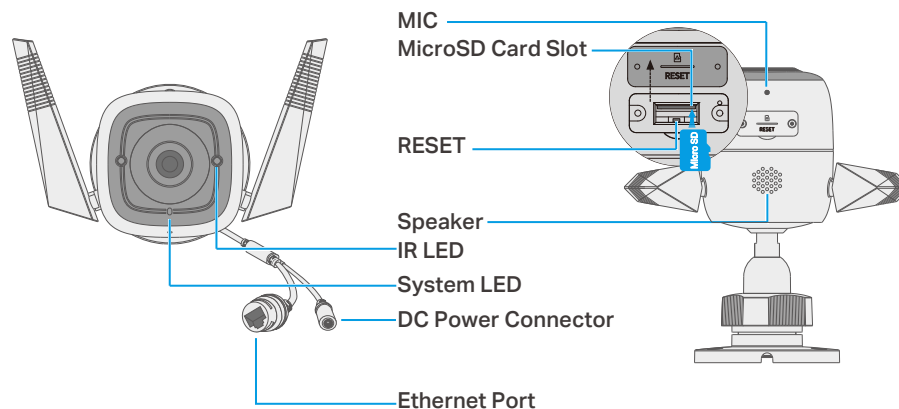

Video

- Video Compression: H.264
- Frame Rate: 15fps
- Video Streaming: 1296p

Activity Notifications

- Input Trigger: Motion detection, Line-Crossing Detection, Area Intrusion Detection, Camera Tampering
- Output Notification: Push notification

// Specifications

Hardware

- Port: Ethernet through RJ45 Port
- Button: RESET button
- LED: System LED, IR LED
- Adapter Input: 100-240 V, 50/60 Hz, 0.3 A
- Adapter Output: 9.0 V, 0.6 A (DC Power)
- External Storage: microSD card slot (Supports up to 128 GB)
- Dimensions (W x D x H): 5.6*4.1*2.5 in. (142.3*103.4*64.3 mm)