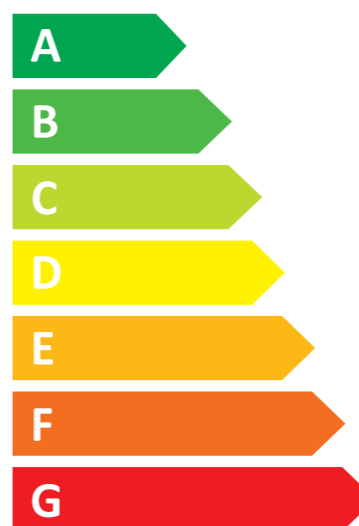

ENERG 

LG

F4WR709SGS

44 kWh /  100

9,0 kg

3:48

50 L

ABCDEFG