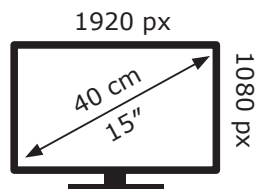

ENERG ⚡

Verbatim GmbH

49592 Verbatim PMT-15

8 kWh/1000h

A B C D E F G

8 kWh/1000h

2019/2013