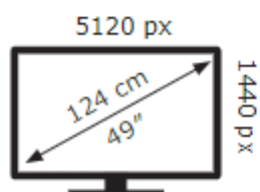

ENERG ⚡

LG Electronics

49WQ95C

45 kWh/1000h

ABCDEF**G**

109 kWh/1000h

2019/2013