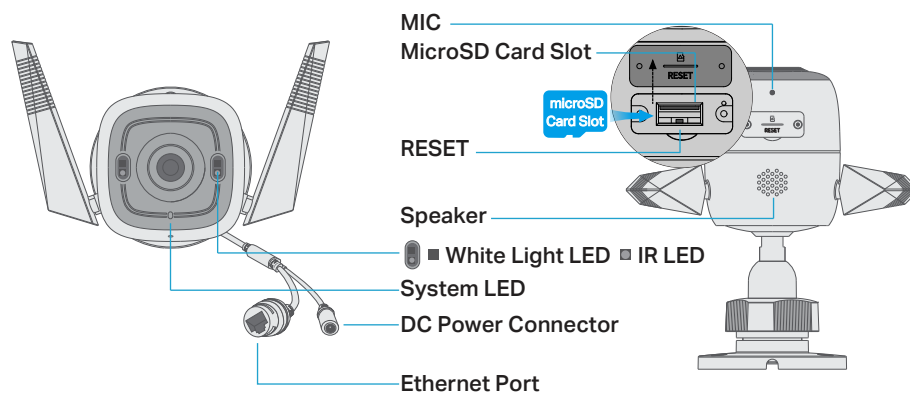

Stores 4MP video directly to a local microSD card[†], offering convenient access to your video footage.

[†]microSD card needs to be purchased separately.

// Specifications

Camera

- Image Sensor: 1/3"
- Resolution: 4MP (2560 × 1440)
- Night Vision: 850 nm IR LED (up to 98 ft)
- Lens: F/NO: 1.61; Focal Length: 3.18 mm

Audio

- Audio Communication: 2-way audio
- Audio Input & Output: Built-in microphone and speaker

Video

- Video Compression: H.264
- Frame Rate: 15fps
- Video Streaming: 4MP

Activity Notifications

- Input Trigger: Motion Detection; Line-Crossing Detection; Area Intrusion Detection; Camera Tampering
- Output Notification: Push notification; Sound/Light alert

// Specifications

Hardware

- Port: Ethernet through RJ45 Port
- Button: RESET button
- LED: System LED; IR LED; White Light
- Adapter Input: 100-240 VAC, 50/60 Hz, 0.3 A
- Adapter Output: 9.0 V, 0.6 A (DC Power)
- External Storage: microSD card slot (Supports 8 GB - 256 GB)
- Dimensions (W x D x H): 5.6*4.1*2.5 in. (142.3*103.4*64.3 mm)