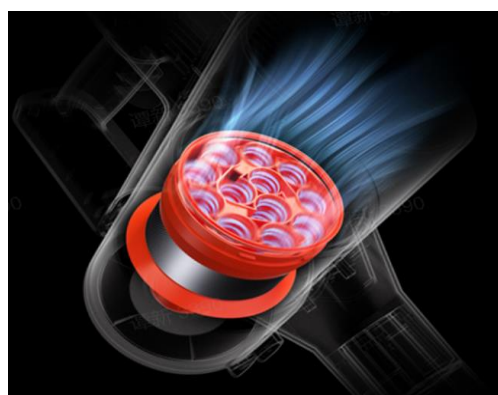

# Mi Vacuum Cleaner G20 Max

Max 180AW suction

One machine for multiple purposes

Special pet grooming brush

High-definition LED display

Searchlight dust display technology

Long battery life

12 Cone dust gas separation