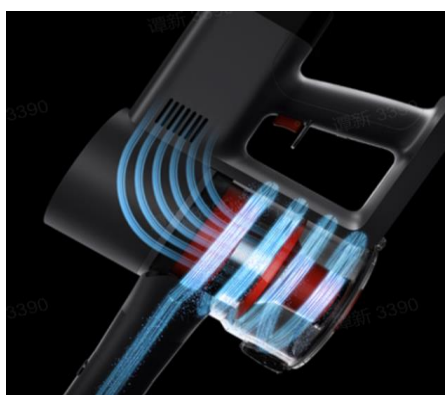

## High-definition LED display

The state of cleanliness is clear at a glance

---

# Mi Vacuum Cleaner G20 Max

Max 180AW suction

One machine for multiple purposes

Special pet grooming brush

High-definition LED display

Searchlight dust display technology

Long battery life

12 Cone dust gas separation